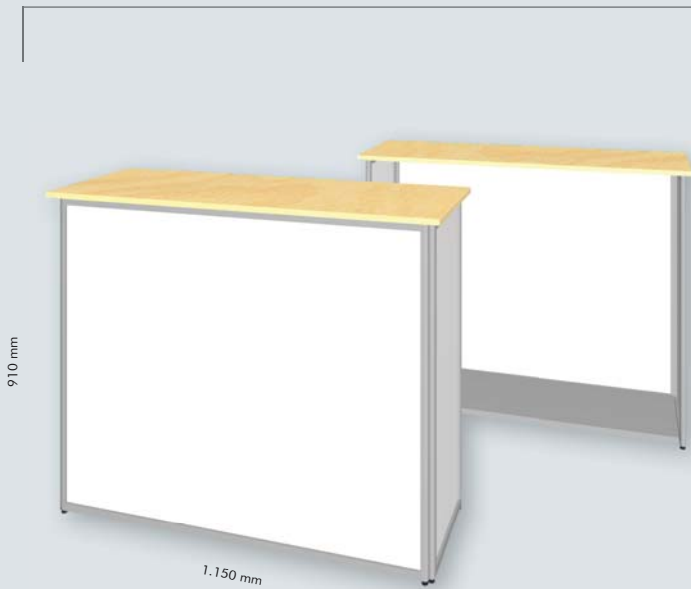

DESKS

Rectangular desk - large €443,--