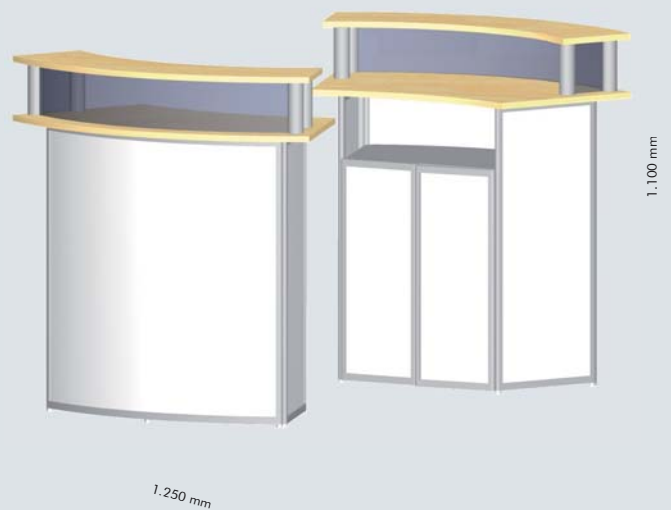

Options:

- Interior shelf
- Other colours and versions
- Digital prints on filling panels
- Sliding door (lockable)
- Standard colours for table top:

- white
 - beech décor
 - light grey