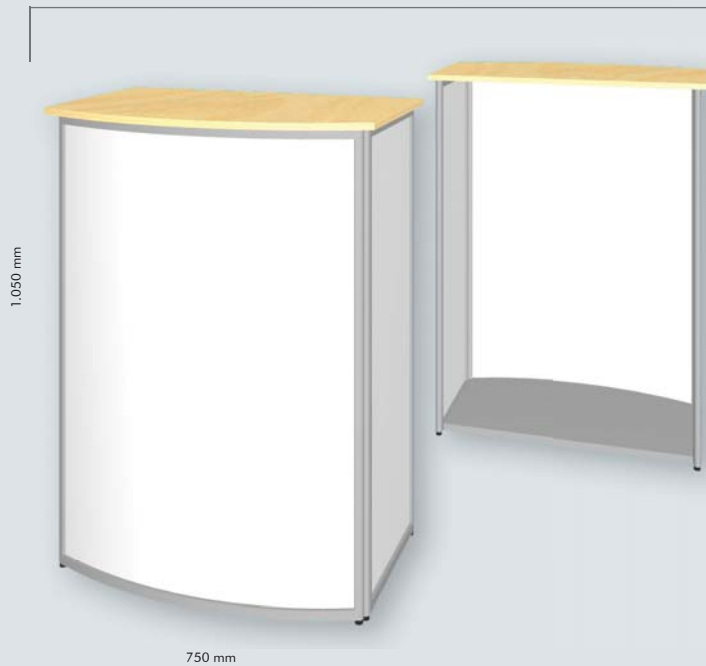

#### Options:

- Interior shelf
- Other colours and versions
- Digital prints on filling panels
- Sliding door (lockable)
- Standard colours for table top:

- white
  - beech décor
  - light grey

### Convex desk with attachment € 1.110,--

Frame neutral aluminium eloxal, table top 16 mm chip – beech decor, aluminium base plate neutral eloxal, lower section - filling panels 4 mm synthetic - white, attachment - filling panels 3 mm acrylic glass transparent and white, completely fold-away

#### Options:

- Interior shelf
- Other colours and versions
- Digital prints on filling panels
- Sliding door (lockable)
- Standard colours for table top:

- white
  - beech décor
  - light grey

DESKS

**Convex front-edge desk - high € 519,--**