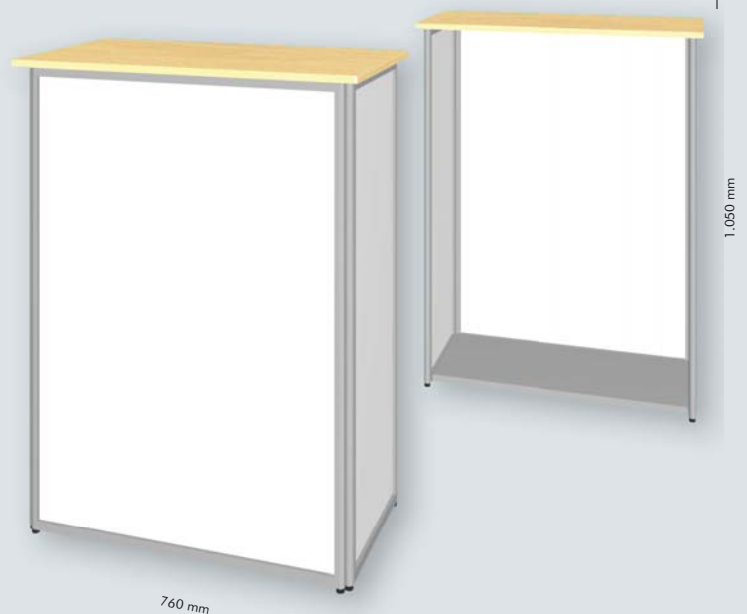

**Options:**

- Interior shelf
- Other colours and versions
- Digital prints on filling panels
- Sliding door (lockable)
- Standard colours for table top:

- white
  - beech décor
  - light grey

**Rectangular desk – small €414,--**

- Interior shelf
- Other colours and versions
- Digital prints on filling panels
- Sliding door (lockable)
- Standard colours for table top

- white
  - beech décor
  - light grey