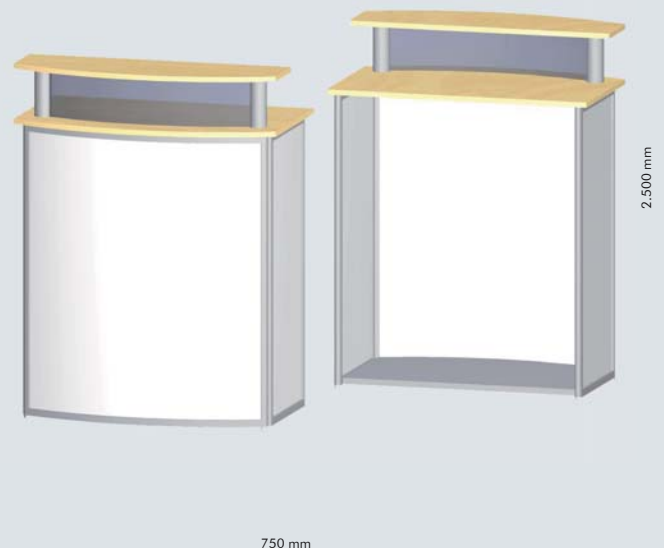

All prices stated are ex works Salzburg and do not include packaging and VAT. Technical modifications shall be carried out without prior contact with the client. All prices are subject to changes. This is the sole valid pricelist and renders all previous price information null and void. Valid from the 01.04.2005