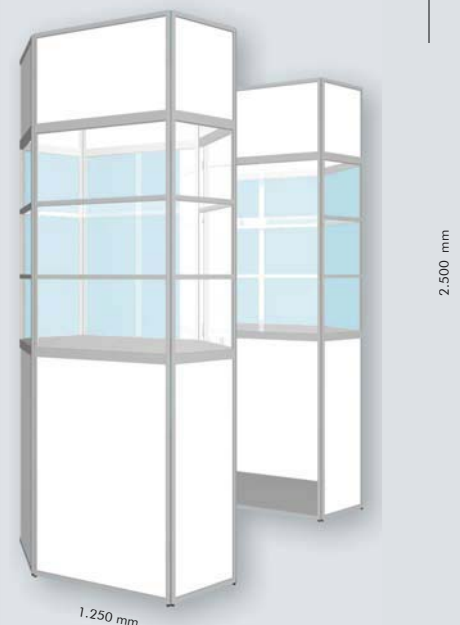

Options:

- Interior shelf in the lower section
- Lighting (built-in spots)
- Other colours and versions
- Digital prints on filling panels
- Standard colours for display case floor:

- white
 - beech décor
 - light grey